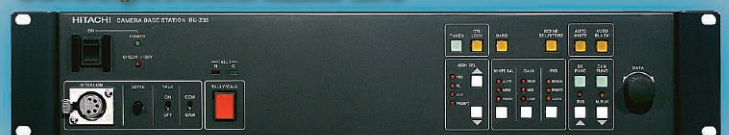

NEW RU-Z35

SDI output Multi Cable CCU

Hitachi Kokusai Electric Inc.

Head Office: 14-20, Higashi-Nakano 3-choume, Nakano-ku, Tokyo 164-8511, Japan
Phone : +81(0) 3-3368-6111, Fax : +81(0) 3-3365-9119
URL: <http://www.h-kokusai.com>

Hitachi Denshi (Europa) GmbH URL: www.hitachi-service.net
Head Office Phone: +49(0) 6106-69920, Fax: +49(0) 6106-16906
Hitachi Denshi (U. K.) Ltd. URL: www.hitachi-denshi-uk.com
Head Office Phone: +44(0) 845-121-2177, Fax: +44(0) 845-121-2180